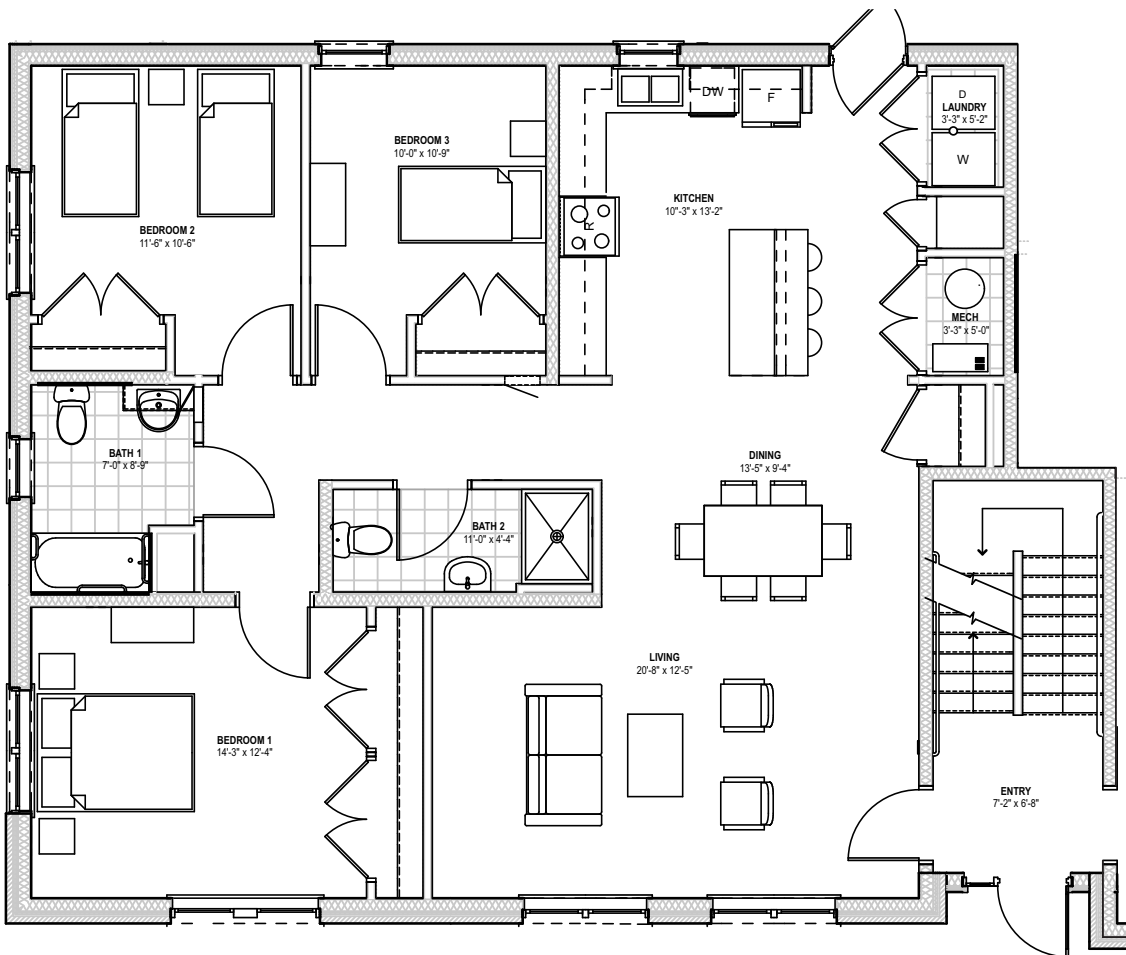

**PARK PLACE
APARTMENTS**

3 Bedroom - 2 Bath Unit 1A
1,235 sq. ft.

PARK PLACE APARTMENTS

3 Bedroom - 2 Bath Unit 1B/ 2B/ 3C
1,382 sq. ft.