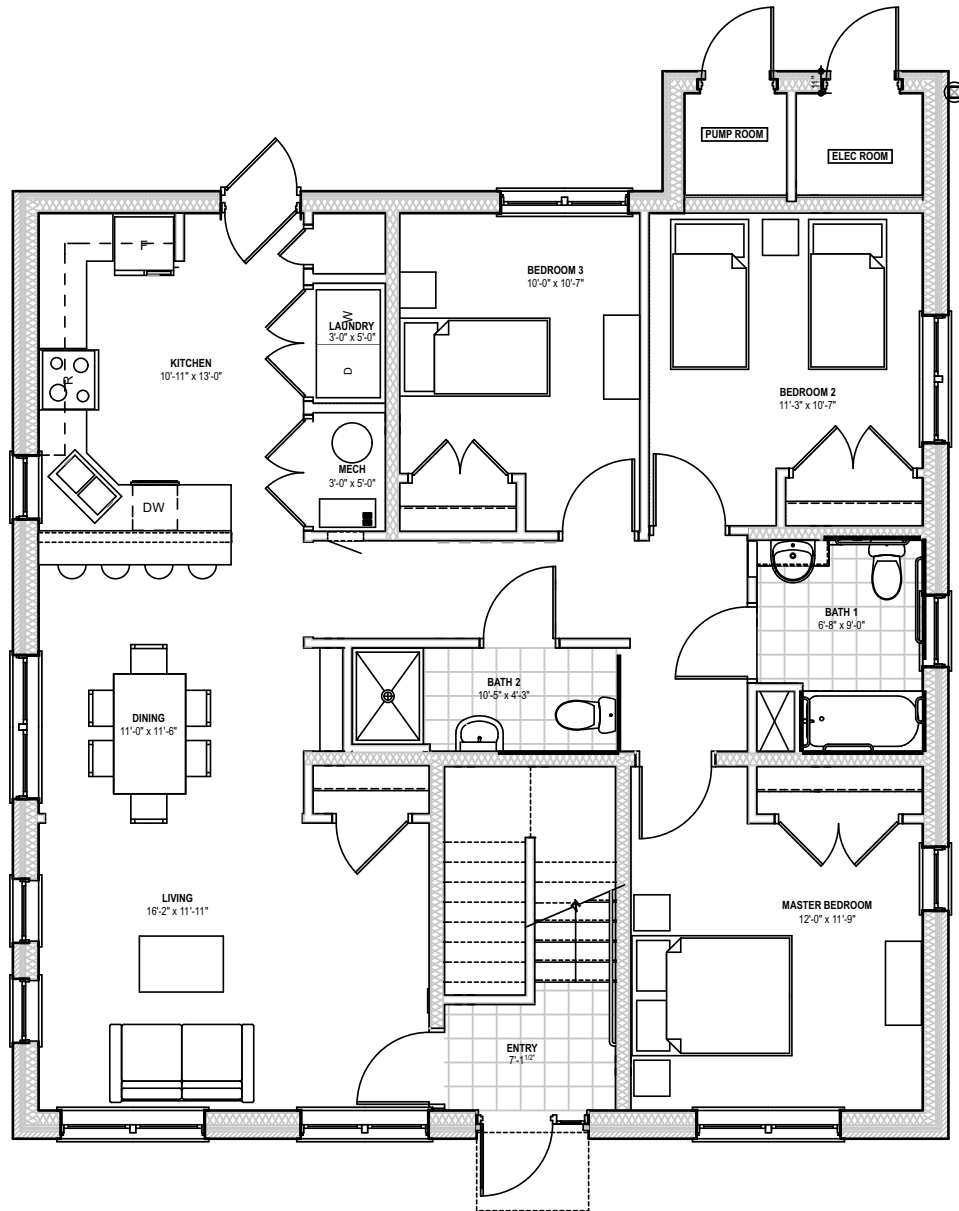

**PARK PLACE
APARTMENTS**

3 Bedroom - 2 Bath Unit 1A
1,235 sq. ft.

PARK PLACE APARTMENTS

3 Bedroom - 2 Bath Unit 1B/ 2B/ 3C
1,382 sq. ft.