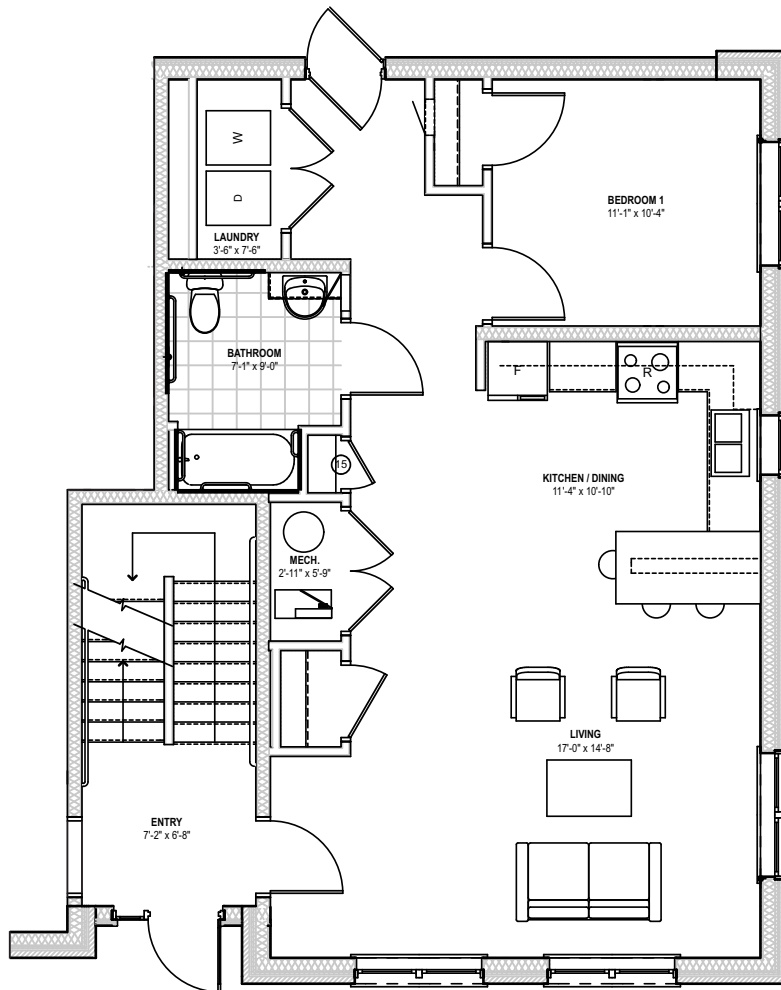

**PARK PLACE  
APARTMENTS**

1 Bedroom - 1 Bath Unit 1A/2A/3A  
795 sq. ft.

**PARK PLACE  
APARTMENTS**

1 Bedroom - 1 Bath Unit 1C  
670 sq. ft.