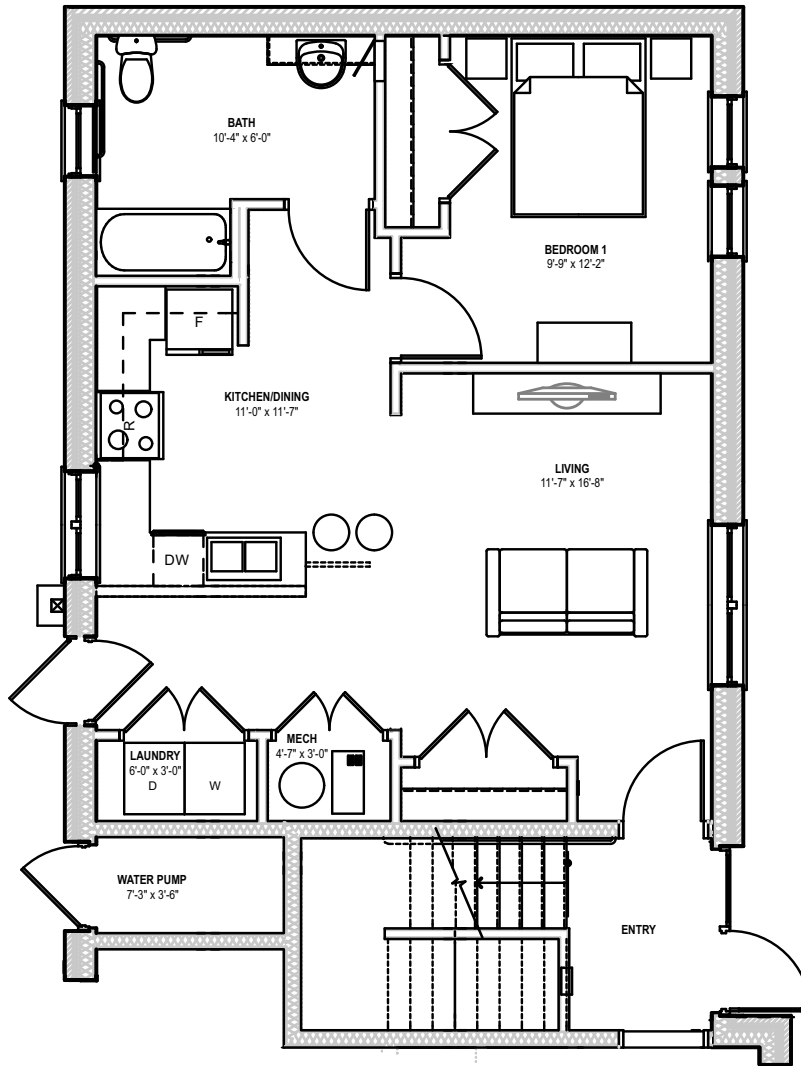

**PARK PLACE  
APARTMENTS**

1 Bedroom - 1 Bath Unit 1A/2A/3A  
795 sq. ft.

**PARK PLACE  
APARTMENTS**

1 Bedroom - 1 Bath Unit 1C  
670 sq. ft.